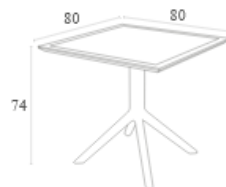

SKT-08008007401

SKT-08008007405

SKT-08008007412

SKT-08008007428

SKT-08008007437

A woman with blonde hair, wearing a black long-sleeved dress, is standing on a wooden deck. She is holding a large white tablecloth over a dark grey folding table. The tablecloth is draped over the table and is being held up by her hands. In the background, there is a glass railing and a view of a green lawn and trees. To the right, there is a white pedestal table with a vase of red flowers on top. The overall scene is outdoors and well-lit.