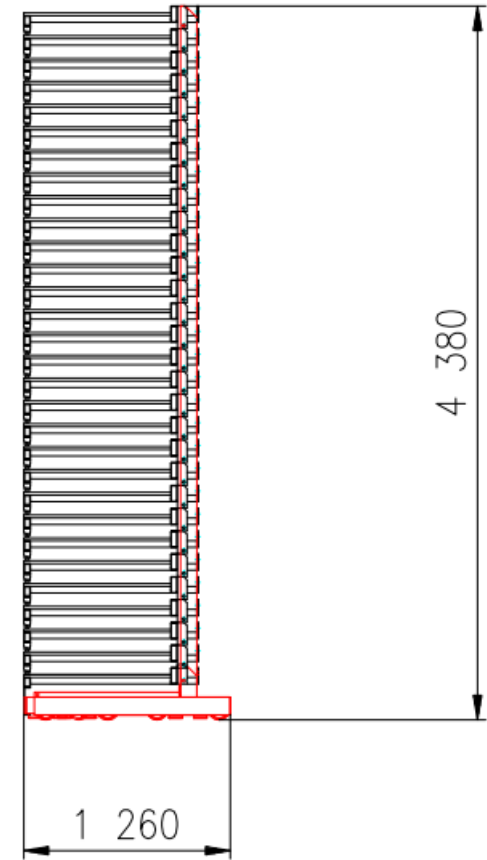

2500 siddepladser
Motor for ind og ud køring
Tribune for stabelstole