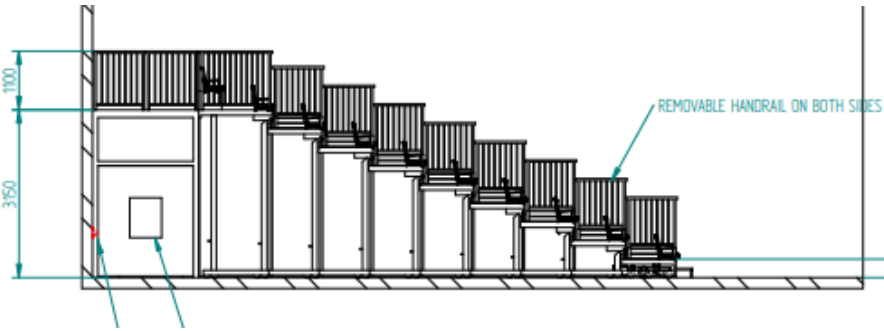

110 siddepladser
Motor for ind og ud køring
Med fast teknik-Platform