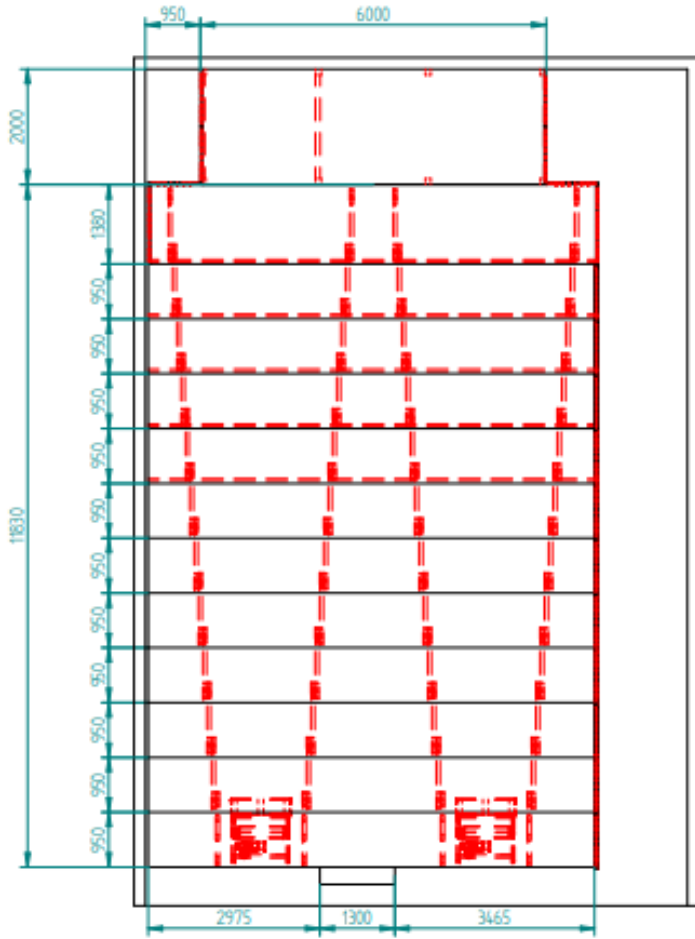

Ca.141 uden stole
Stabelstole
Motor for ind og ud køring
Med fast teknik-Plattform