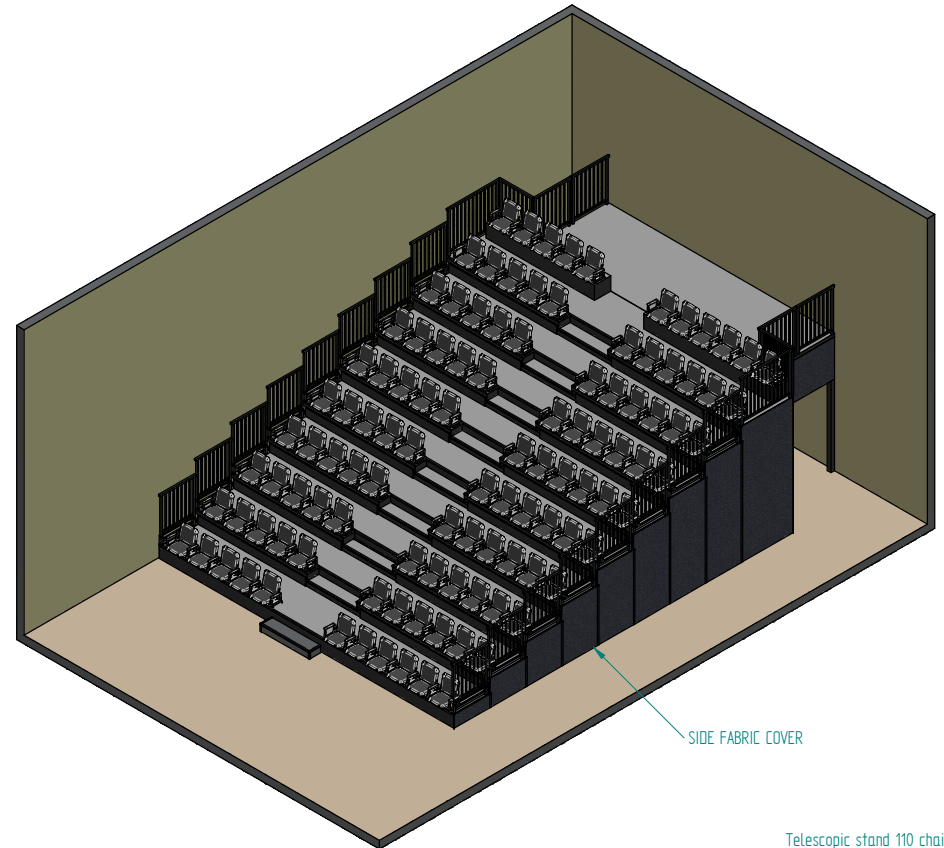

Power outlet (3x400VAC/16A/5pin/6h)
Prepared by customer

SWITCHBOARD OF TELESCOPIC STAND

Telescopic stand 110 chairs