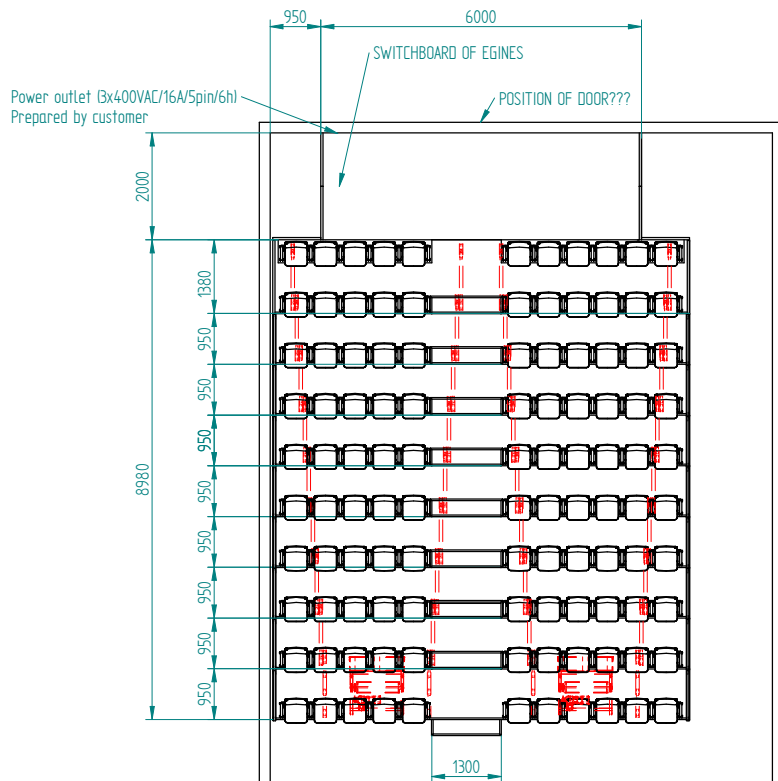

Power outlet (3x400VAC/16A/5pin/6h)
Prepared by customer

SWITCHBOARD OF TELESCOPIC STAND

Telescopic stand 110 chairs